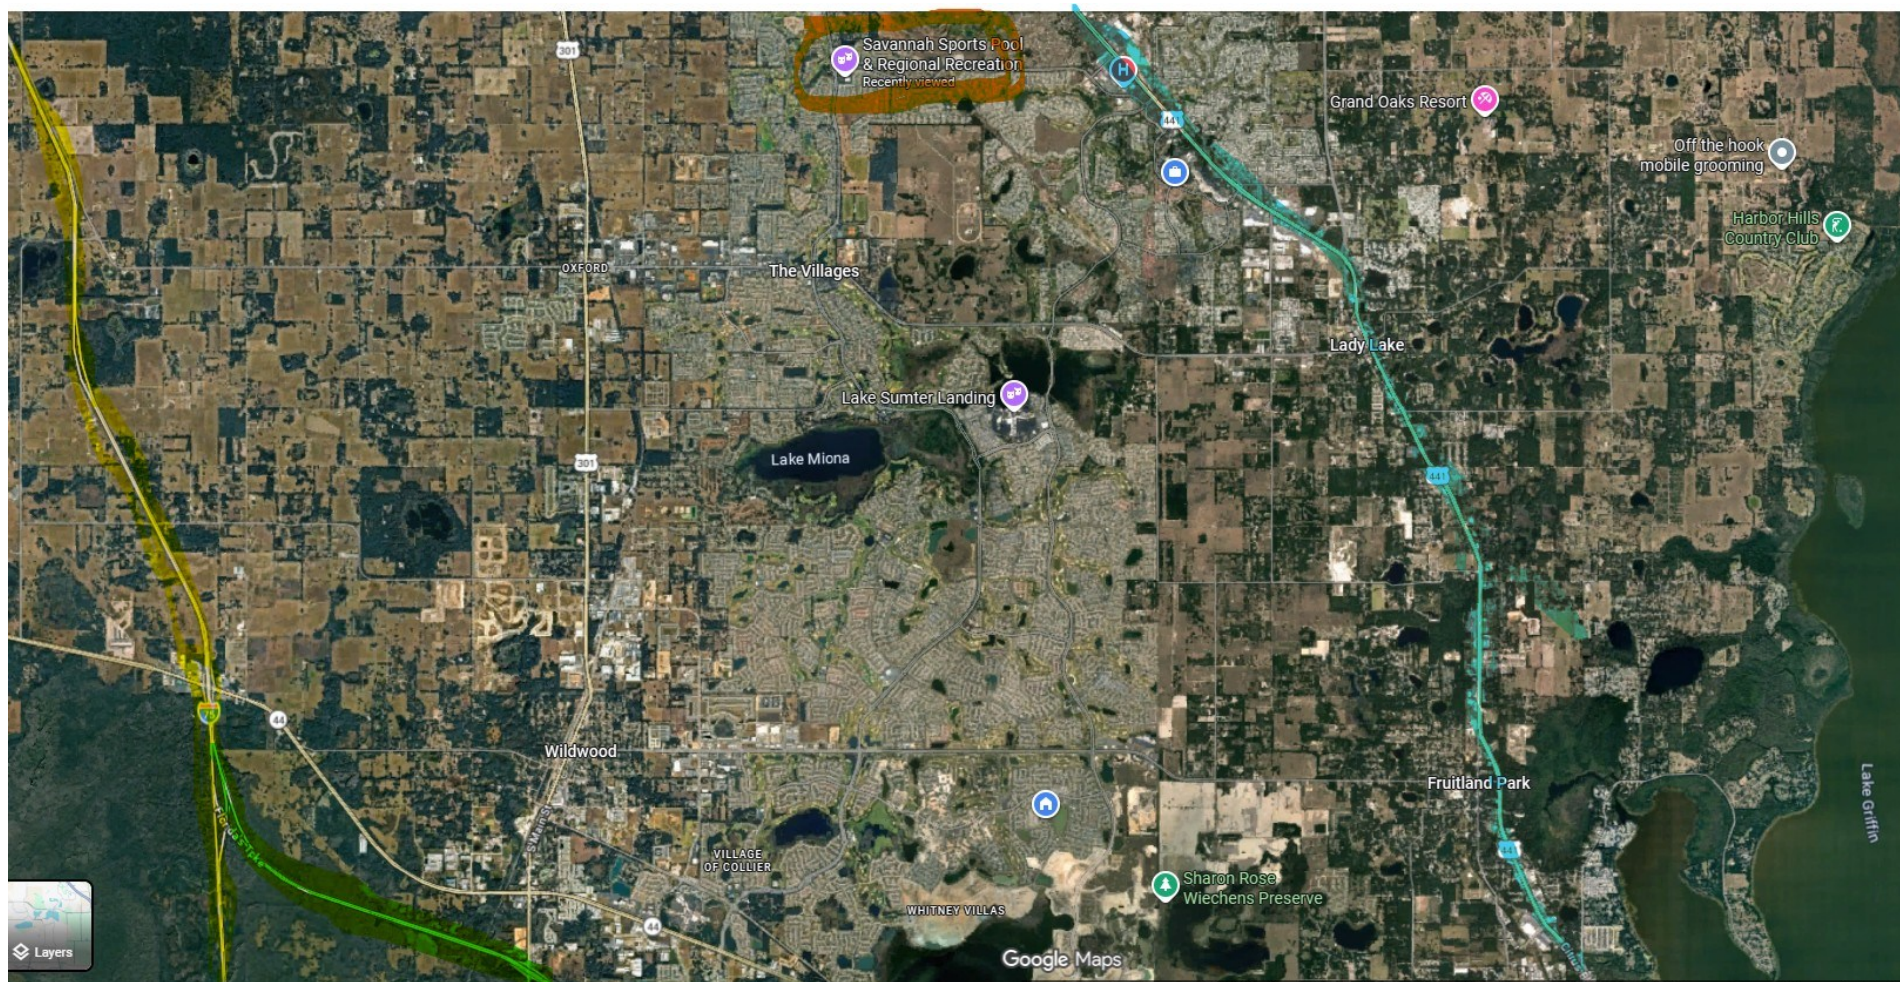

General Directions

The Orange Circled area is where the Savannah Center is Located. On the back are some general directions to the facility from different routes: The Savannah Center is located at: 1545 North Buena Vista Blvd, The Villages, FL 32162

Traveling using I-75:

From the South: Take I-75 North to the exit 329 FL -44 East. Take FL-44 East to US 301 North. US 301 North to CR 466 East. CR 466 East to Buena Vista Blvd North. Buena Vista Blvd to the Savannah Center

From the North: Take I-75 South to the exit 341 Hwy 484 East. Take Hwy 484 East to US 301 South. US 301 South to Hwy 42 East. Hwy 42 East to Buena Vista Blvd South. Buena Vista Blvd to the Savannah Center.

Traveling on the Florida Turnpike:

Take the Turnpike North to Exit 304 US 301 North. US 301 North to CR 466 East. CR 466 East to Buena Vista Blvd North. Buena Vista Blvd to the Savannah Center

Traveling on US 441: